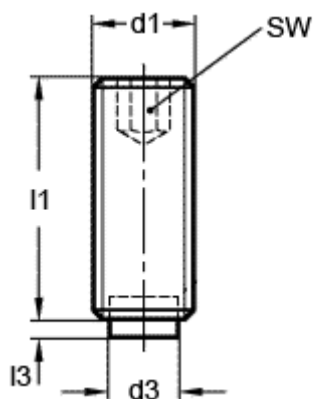

# Data Sheet

Article number: 209317441

Description: E+G Grub screw, st. steel  
GN 913.5-M12-20-KU

## Measures

---

$d1 = M12$

$d3 = 8$

$l1 = 20.0$

$l3 = 2.1$

$SW = 6.0$